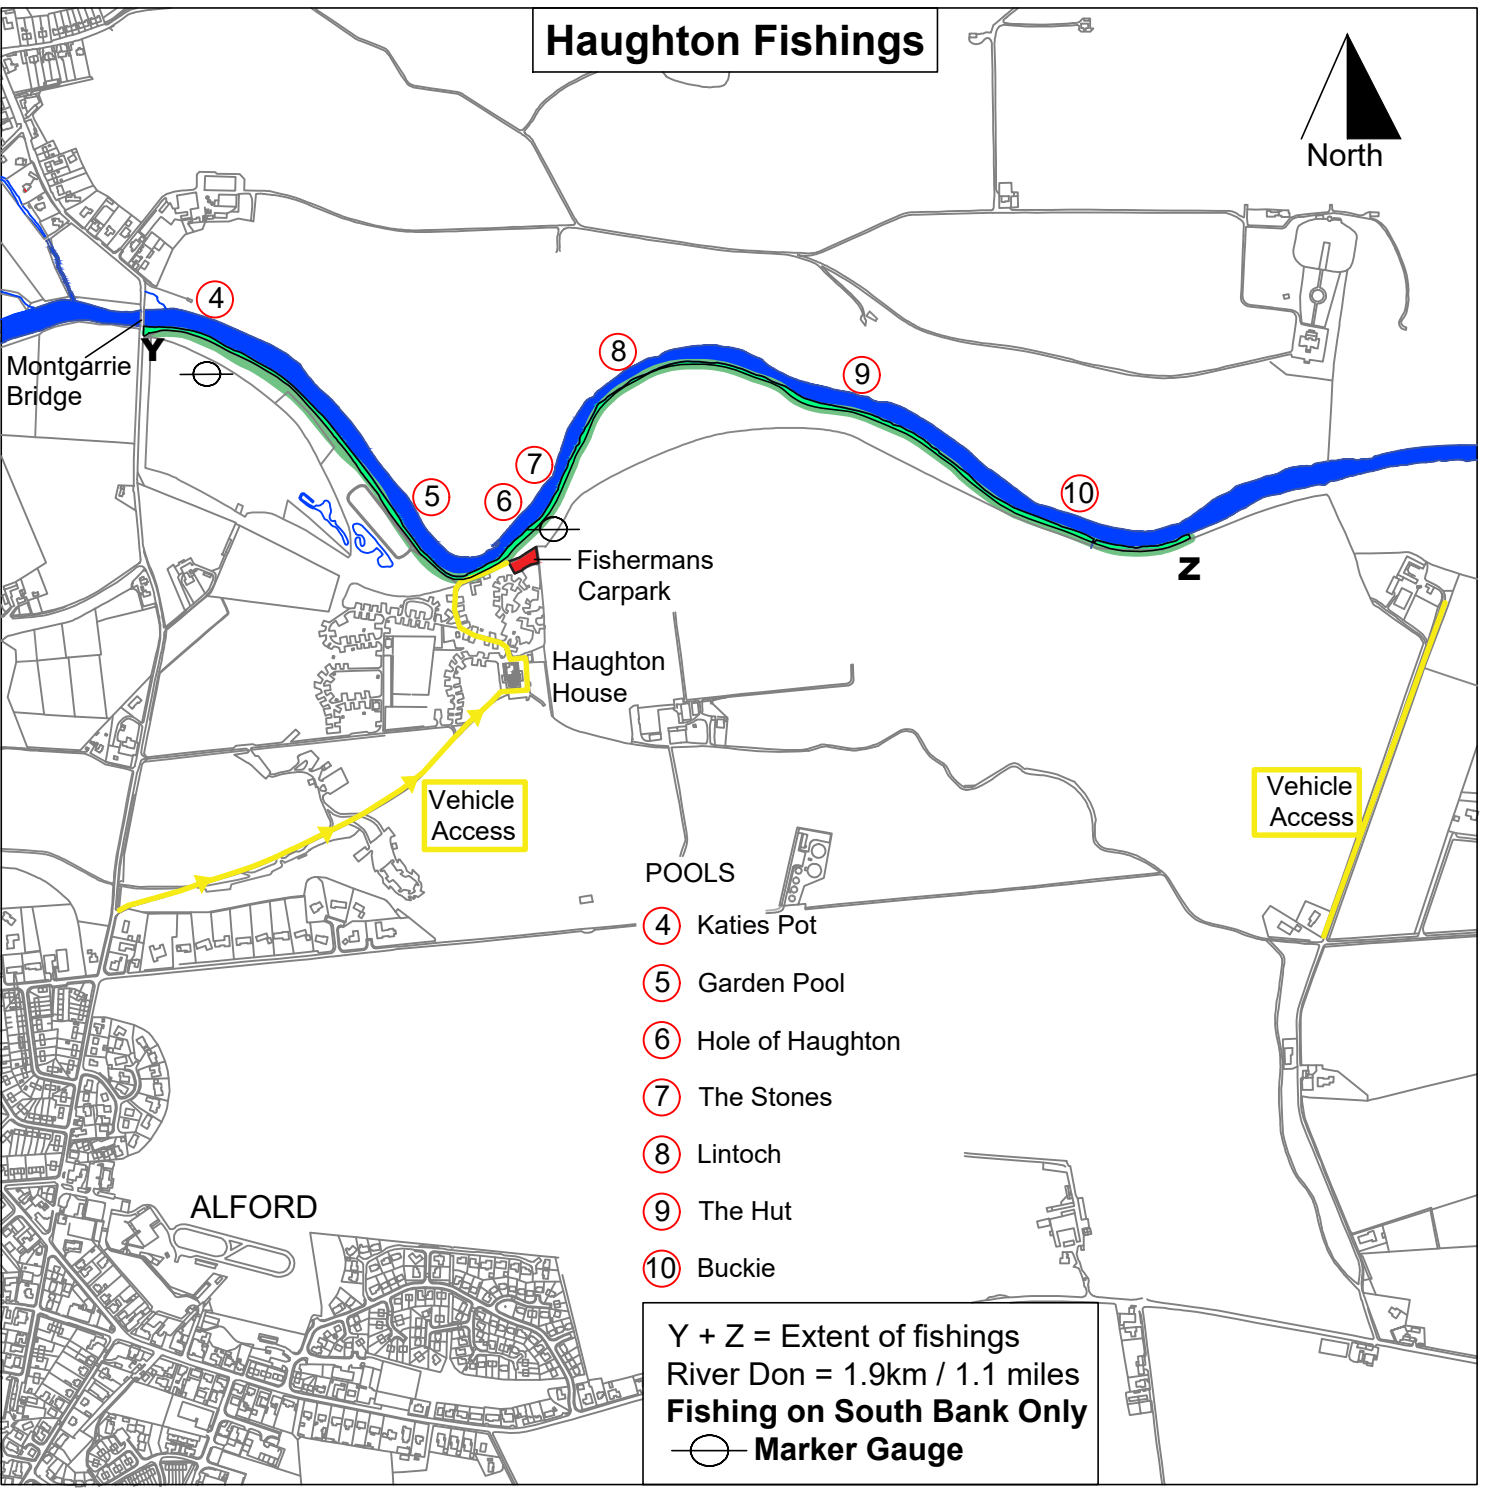

Haughton Fishings

Montgarrie Bridge

4

8

9

5

6

7

10

Z

Fishermans Carpark

Haughton House

Vehicle Access

Vehicle Access

POOLS

4 Katies Pot

5 Garden Pool

6 Hole of Haughton

7 The Stones

8 Lintoch

9 The Hut

10 Buckie

ALFORD

Y + Z = Extent of fishings
River Don = 1.9km / 1.1 miles
Fishing on South Bank Only
○ Marker Gauge